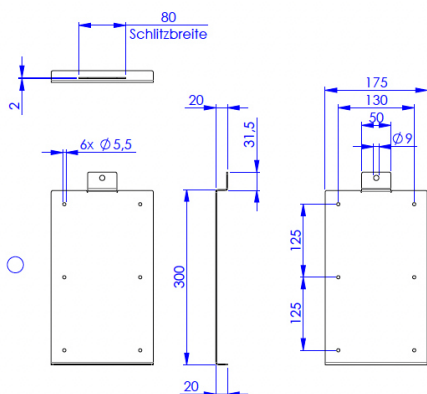

1) Wan can get configured to add additional sources of capacity, such as a satellite modem, or a physical land line **2)** Link Aggregation shares capacity load among multiple LTE channels, but does not increase the total top speed per connection. **3)** Bandwidth Bonding does aggregate together two physical LTE links at about 80 % of their nominal Bandwidth (Example LTE line A 10/50 Mbps + LTE line B 10/50 Mbps *0,8 = 16/80 Mbps Total aggregated Bandwidth) **4)** Spread Spectrum Data Tunneling increases VPN stability for mobility applications, but increases data volume on factor 1,8 or 3,6 **5)** High Availability automatically suspends data routing via disconnected LTE channels and prioritises connected channels.

VEHICLE MOUNTING PLATE DIMENSIONS: