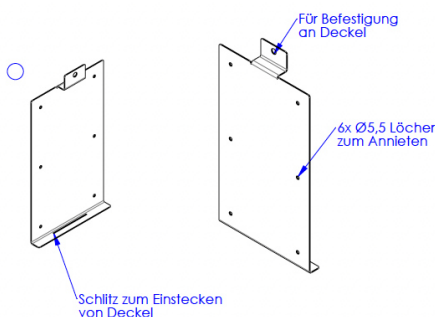

1) Wan can get configured to add additional sources of capacity, such as a satellite modem, or a physical land line **2)** Link Aggregation shares capacity load among multiple LTE channels, but does not increase the total top speed per connection. **3)** Bandwidth Bonding does aggregate together two physical LTE links at about 80 % of their nominal Bandwidth (Example LTE line A 10/50 Mbps + LTE line B 10/50 Mbps *0,8 = 16/80 Mbps Total aggregated Bandwidth) **4)** Spread Spectrum Data Tunneling increases VPN stability for mobility applications, but increases data volume on factor 1,8 or 3,6 **5)** High Availability automatically suspends data routing via disconnected LTE channels and prioritises connected channels.

VEHICLE MOUNTING PLATE DIMENSIONS: